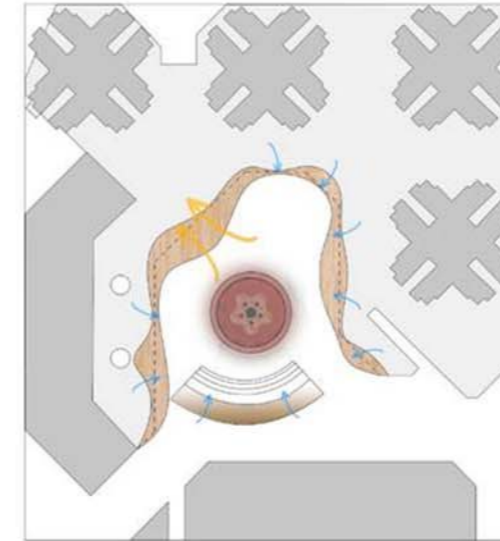

A N A L Y S I S

PODIUM --- FACILITIES --- PUBLIC
~~CONNECTION~~

EXISTING CONDITION

Poor Linkage
Age-specific
Barrier

ISSUES IDENTIFIED

S O L U T I O N

CONNECTION

Podium space
Area outside cinema
Different age facilities

HYBRID of ROOF-SCAPE & LANDSCAPE

Folding spaces in different level to form a hybrid of Roof-scape and landscape

FOCAL POINT

VIEW FROM PODIUM

同 一 屋 簷 下
跨 代 同 行 共 融 遊 樂 空 間

Under the Same Roof
Connected Intergenerational Play Space

駿 發 花 園
Prosperous Garden

OVERALL VIEW

TOP VIEW

Exciting experience
Slide/Rope Climbing

Open Up
Elderly Resources
Centre Entrance to be conspicuous

Light Wall
Indoor interactive area

No Barrier
Accessible from space outside cinema/restaurant