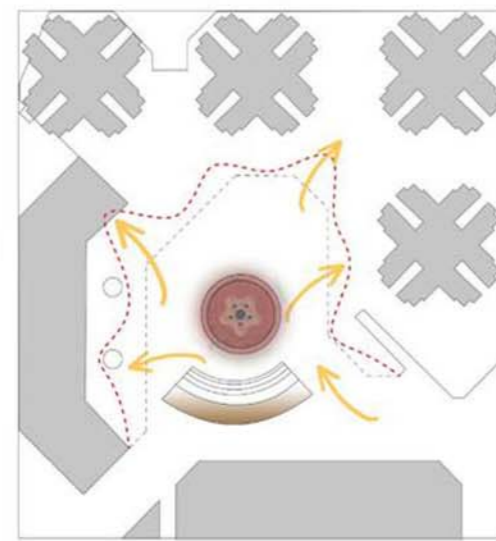

A N A L Y S I S

PODIUM --- FACILITIES --- PUBLIC
~~CONNECTION~~

EXISTING CONDITION

Poor Linkage
Age-specific
Barrier

ISSUES IDENTIFIED

S O L U T I O N

CONNECTION

Podium space
Area outside cinema
Different age facilities

HYBRID of ROOF-SCAPE & LANDSCAPE

Folding spaces in different level to form a hybrid of Roof-scape and landscape

FOCAL POINT

VIEW FROM PODIUM

同 一 屋 簷 下
跨 代 同 行 共 融 遊 樂 空 間

Under the Same Roof
Connected Intergenerational Play Space

駿 發 花 園
Prosperous Garden

OVERALL VIEW

TOP VIEW

Exciting experience
Slide/Rope Climbing

Open Up
Elderly Resources
Centre Entrance to be conspicuous

Light Wall
Indoor interactive area

No Barrier
Accessible from space outside cinema/restaurant