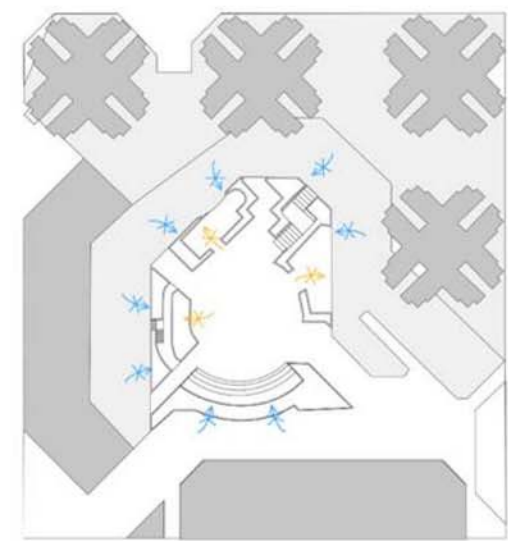

A N A L Y S I S

PODIUM --- FACILITIES --- PUBLIC
~~CONNECTION~~

EXISTING CONDITION

Poor Linkage
Age-specific
Barrier

ISSUES IDENTIFIED

S O L U T I O N

CONNECTION

Podium space
Area outside cinema
Different age facilities

HYBRID of ROOF-SCAPE & LANDSCAPE

Folding spaces in different level to form a hybrid of Roof-scape and landscape

FOCAL POINT

VIEW FROM PODIUM

同 一 屋 簷 下
跨 代 同 行 共 融 遊 樂 空 間

Under the Same Roof
Connected Intergenerational Play Space

駿 發 花 園
Prosperous Garden

OVERALL VIEW

TOP VIEW

Exciting experience
Slide/Rope Climbing

Open Up
Elderly Resources
Centre Entrance to be conspicuous

Light Wall
Indoor interactive area

No Barrier
Accessible from space outside cinema/restaurant