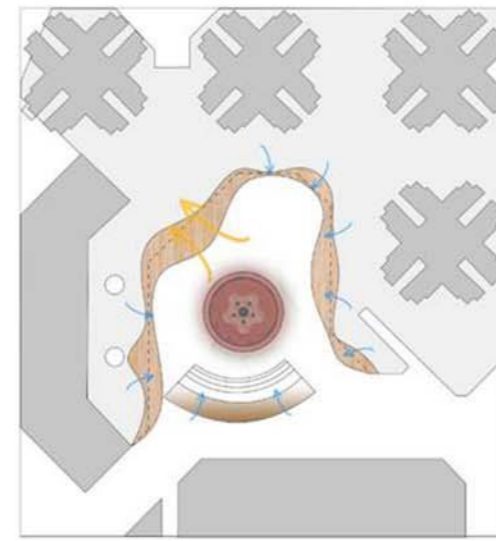

A N A L Y S I S

PODIUM --- FACILITIES --- PUBLIC
~~CONNECTION~~

EXISTING CONDITION

Poor Linkage
Age-specific
Barrier

ISSUES IDENTIFIED

S O L U T I O N

CONNECTION

Podium space
Area outside cinema
Different age facilities

HYBRID of ROOF-SCAPE & LANDSCAPE

Folding spaces in different level to form a hybrid of Roof-scape and landscape

FOCAL POINT

VIEW FROM PODIUM

同 一 屋 簷 下
跨 代 同 行 共 融 遊 樂 空 間

Under the Same Roof
Connected Intergenerational Play Space

駿 發 花 園
Prosperous Garden

OVERALL VIEW

TOP VIEW

Exciting experience
Slide/Rope Climbing

Open Up
Elderly Resources
Centre Entrance to be conspicuous

Light Wall
Indoor interactive area

No Barrier
Accessible from space outside cinema/restaurant