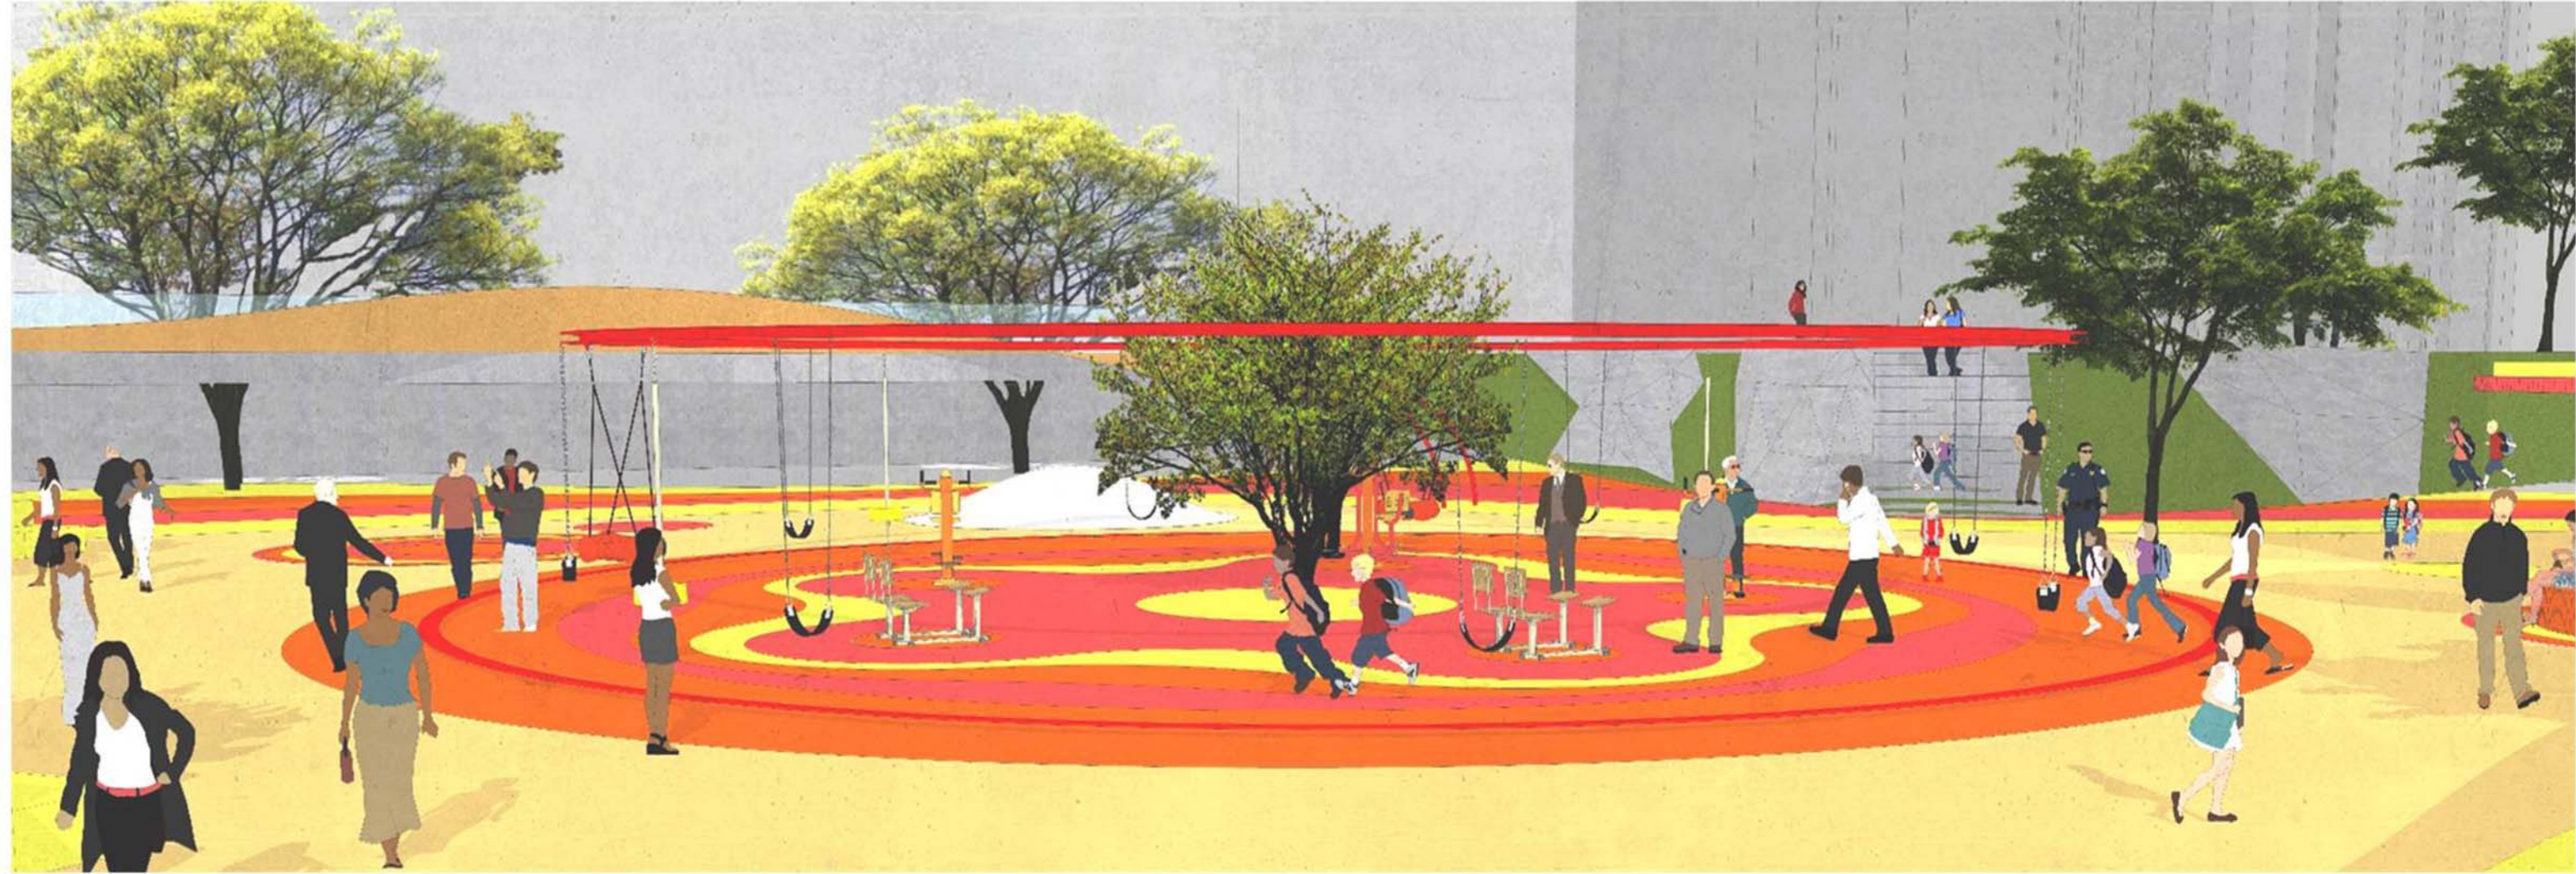

HYBRID of ROOF-SCAPE & LANDSCAPE

Folding spaces in different level to form a hybrid of Roof-scape and landscape

FOCAL POINT

VIEW FROM PODIUM

同 一 屋 簷 下
跨 代 同 行 共 融 遊 樂 空 間

Under the Same Roof
Connected Intergenerational Play Space

駿 發 花 園
Prosperous Garden

OVERALL VIEW

TOP VIEW

Exciting experience
Slide/Rope Climbing

Open Up
Elderly Resources
Centre Entrance to be conspicuous

Light Wall
Indoor interactive area

No Barrier
Accessible from space outside cinema/restaurant

No Barrier_Accessible from space outside cinema

Exciting experience _Slide/Rope Climbing

Central Connected Intergenerational Play Space

Open Up Elderly Resources Centre Entrance to be conspicuous

同 一 屋 簷 下
跨 代 同 行 共 融 遊 樂 空 間

Under the Same Roof
Connected Intergenerational Play Space

駿 發 花 園
Prosperous Garden

Technology_Interactive Light Wall/ AR Fitness Training

AR Fitness Training