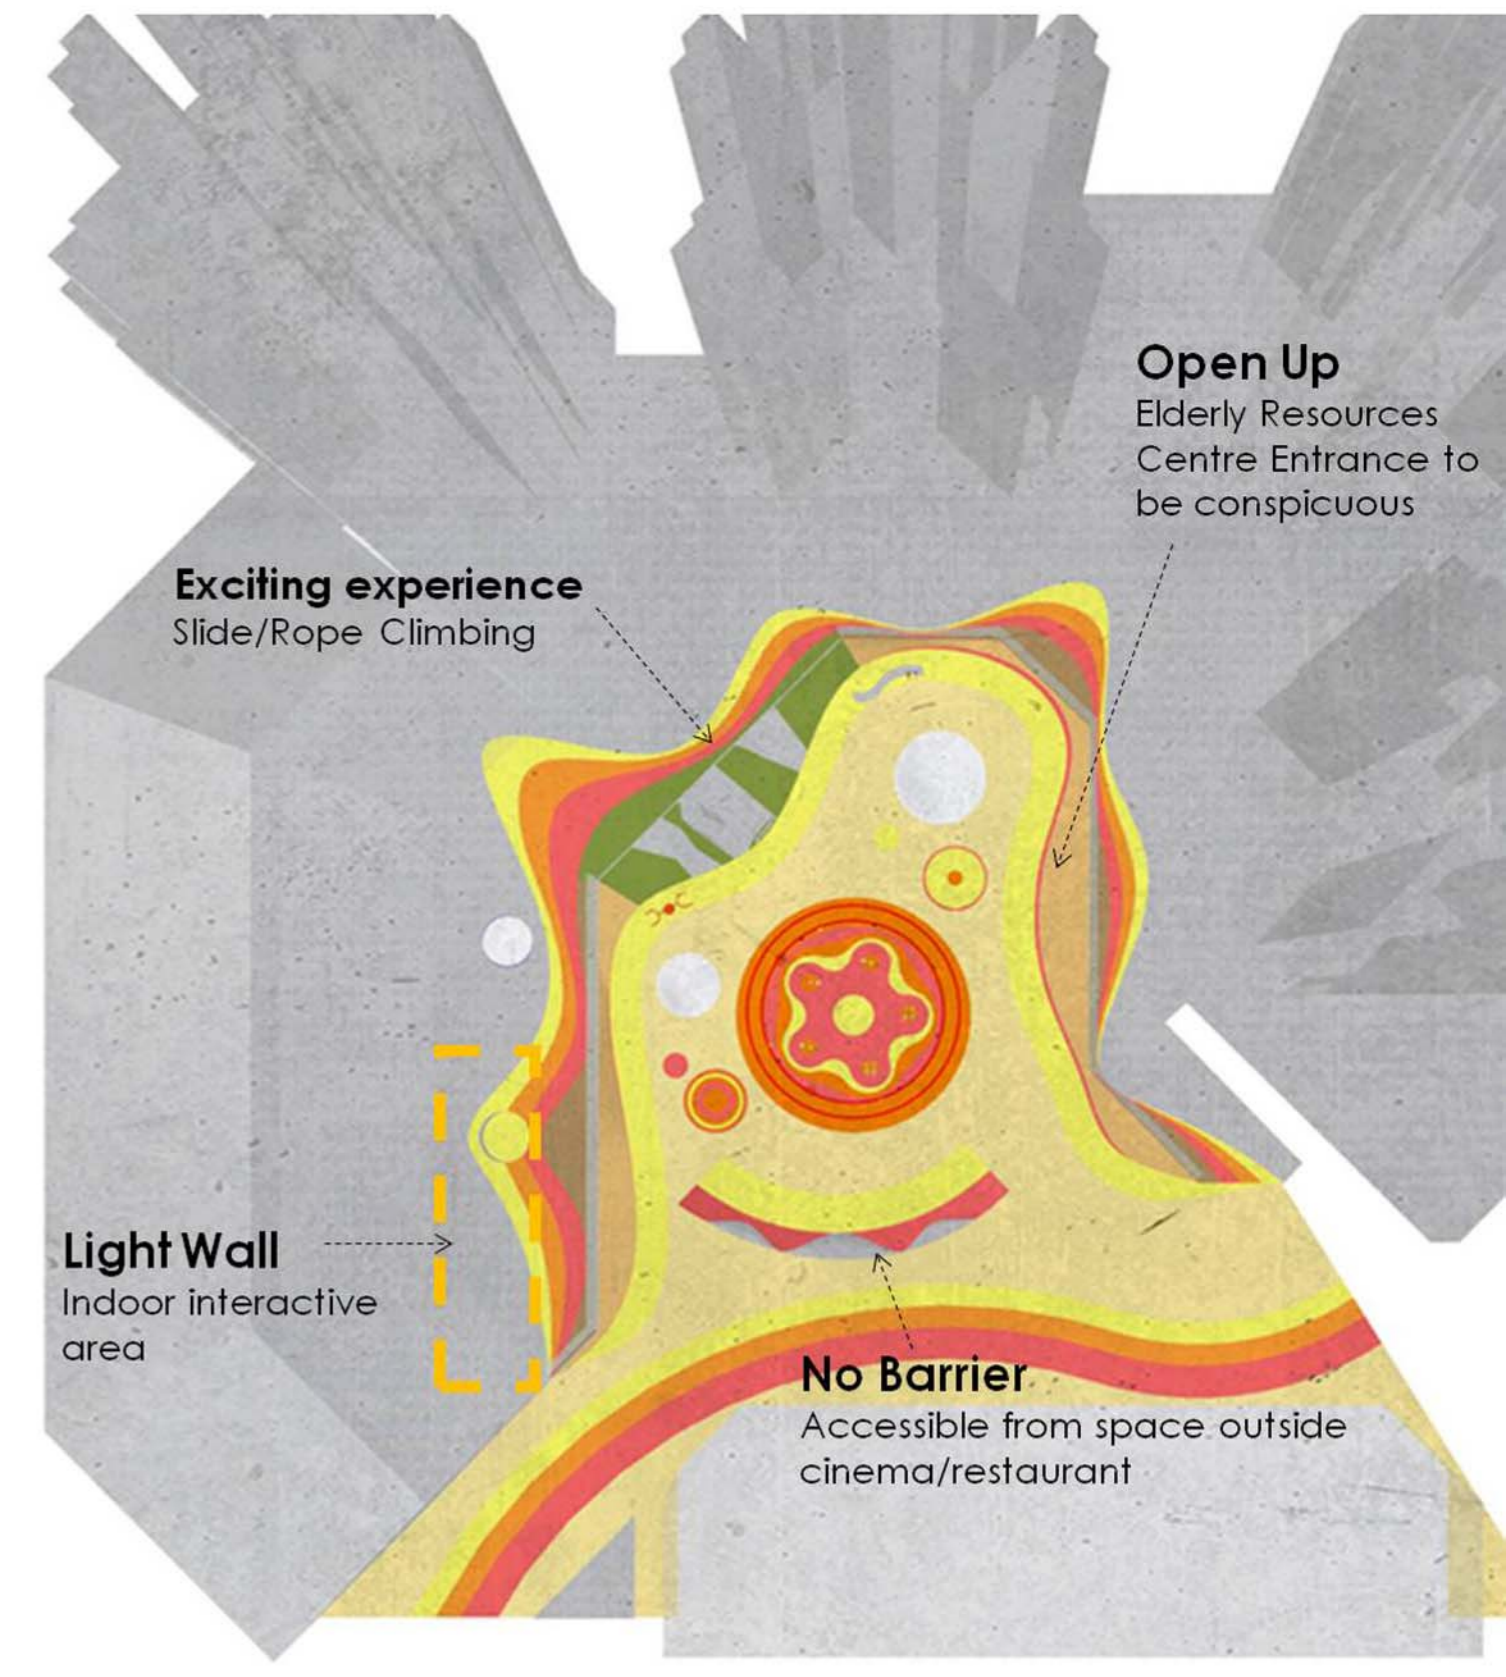

A N A L Y S I S

PODIUM --- FACILITIES --- PUBLIC
~~CONNECTION~~

EXISTING CONDITION

Poor Linkage
Age-specific
Barrier

ISSUES IDENTIFIED

S O L U T I O N

CONNECTION

Podium space
Area outside cinema
Different age facilities

HYBRID of ROOF-SCAPE & LANDSCAPE

Folding spaces in different level to form a hybrid of Roof-scape and landscape

FOCAL POINT

VIEW FROM PODIUM

同 一 屋 簷 下
跨 代 同 行 共 融 遊 樂 空 間

Under the Same Roof
Connected Intergenerational Play Space

駿 發 花 園
Prosperous Garden

OVERALL VIEW

TOP VIEW

Exciting experience
Slide/Rope Climbing

Open Up
Elderly Resources
Centre Entrance to be conspicuous

Light Wall
Indoor interactive area

No Barrier
Accessible from space outside cinema/restaurant

No Barrier_Accessible from space outside cinema

Exciting experience _Slide/Rope Climbing

Central Connected Intergenerational Play Space

Open Up Elderly Resources Centre Entrance to be conspicuous

同 一 屋 簷 下
跨 代 同 行 共 融 遊 樂 空 間