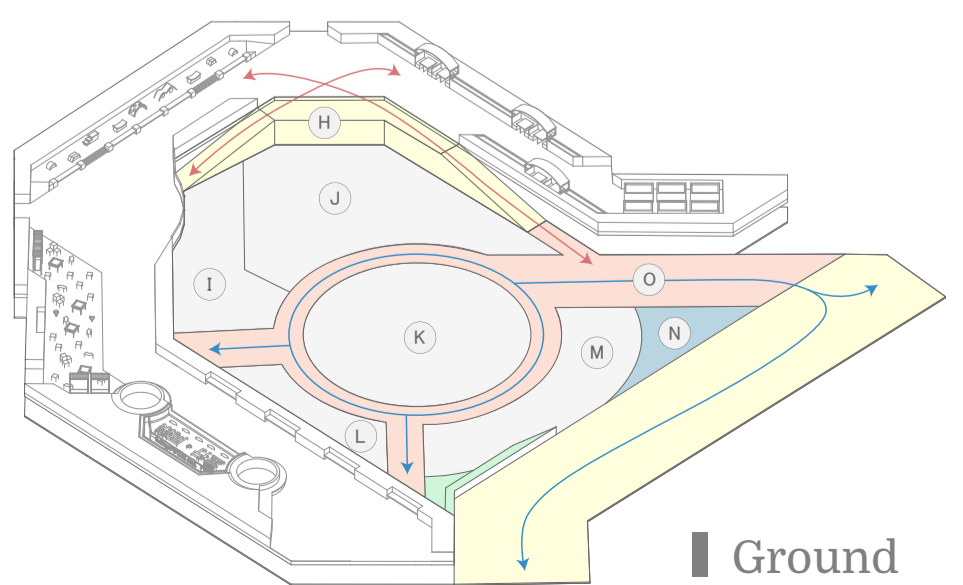

- | | | |
|---|--------------------------|---|
| A | Co-Lab Garden
協作園圃 | co-creation spirit
education in nature
communal ownership |
| B | Floral Boulevard
花卉走廊 | flora and fauna
ornamental planting
colourful corridor |
| C | Greenery Deck
植遊舞台 | multi-functional blocks
long seating ledges
linking people & nature |
| D | Echoing Square
照應庭院 | glass fences
wide-spanning view
cross-level interactions |
| E | Converging Lawn
共聚凝地 | transformable tables
seating with sports
movable furniture |
| F | Water Fountain
靜觀水池 | themed landmark
meditation tiles
audio-visual effects |
| G | Elevated Trail
架空步道 | jogging trail
podium linkages
observation alongside |
| H | Main Staircase
核心樓梯 | sensory games
push & pull wall
wide-spanning |
| I | Versatile Area
樂行空間 | sensory facilities
elderly sports
conversation-friendly |
| J | Activity Tower
同樂高塔 | three layers
slide; obstacle trail
climbing net |
| K | Central Piazza
中央廣場 | Pavigym tiles
equipment-free
trampoline |
| L | Freeform Zone
飛放樂園 | multi-functional
visual permeability
minimalist molecules |
| M | Circular Plaza
圓形廣場 | meditation spillover
visual permeability
observation deck |
| N | Water Fountain
靜觀水池 | themed landmark
meditation tiles
audio-visual effects |
| O | Axial Pathway
進發大道 | elevated boulevard
curved edge
wayfinding |

Podium Exploded

Ground Exploded

Water Fountain Meditation

Cross-Floor Linkages

Versatile Area and Staircase

Ground Floor Connections

Activity Tower

Curvy Slope

Circular Tunnel

Suspension Bridge

Balancing Tiles

Sectional View of the obstacle-race-like tract

Climbing Net

Elevated Sky Tunnel

Wide-Open Slide

Section of the Elevated Skytunnel

Section of the Slide

Versatile Area

Air Walkers

Leg Presses

Arm Stretchers

Stretching Bars

Pull-Up Bars

Modular Blocks