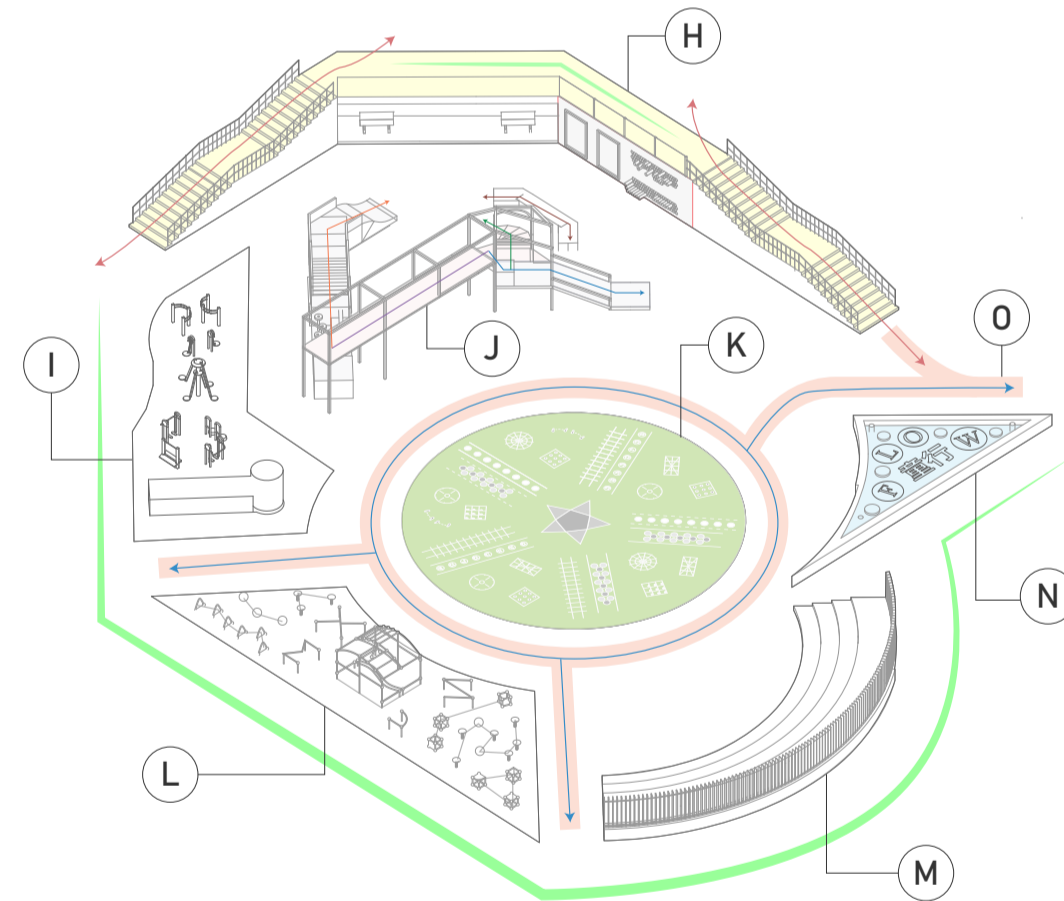

PROJECT TITLE

- FLOW (Focus, Laughters, Opportunities and Wellbeing)
- 同行·童樂

DESIGN CONCEPTS

- extensive visual permeability
- immersive interactions with nature
- cooperative play
- dual-layer circulation
- active choices about health
- creative customization

- | | | |
|---|--------------------------|---|
| A | Co-Lab Garden
協作園圃 | co-creation spirit
education in nature
communal ownership |
| B | Floral Boulevard
花卉走廊 | flora and fauna
ornamental planting
colourful corridor |
| C | Greenery Deck
植遊舞台 | multi-functional blocks
long seating ledges
linking people & nature |
| D | Echoing Square
照應庭院 | glass fences
wide-spanning view
cross-level interactions |
| E | Converging Lawn
共聚凝地 | transformable tables
seating with sports
movable furniture |
| F | Water Fountain
靜觀水池 | themed landmark
meditation tiles
audio-visual effects |
| G | Elevated Trail
架空步道 | jogging trail
podium linkages
observation alongside |
| H | Main Staircase
核心樓梯 | sensory games
push & pull wall
wide-spanning |
| I | Versatile Area
樂行空間 | sensory facilities
elderly sports
conversation-friendly |
| J | Activity Tower
同樂高塔 | three layers
slide; obstacle trail
climbing net |
| K | Central Piazza
中央廣場 | Pavigym tiles
equipment-free
trampoline |
| L | Freeform Zone
飛放樂園 | multi-functional
visual permeability
minimalist molecules |
| M | Circular Plaza
圓形廣場 | meditation spillover
visual permeability
observation deck |
| N | Water Fountain
靜觀水池 | themed landmark
meditation tiles
audio-visual effects |
| O | Axial Pathway
進發大道 | elevated boulevard
curved edge
wayfinding |

Podium Exploded

Ground Exploded

Water Fountain Meditation

Cross-Floor Linkages

Versatile Area and Staircase

Ground Floor Connections

Activity Tower

Curvy Slope

Circular Tunnel

Suspension Bridge

Balancing Tiles

Sectional View of the obstacle-race-like tract

Climbing Net

Elevated Sky Tunnel

Wide-Open Slide

Section of the Elevated Skytunnel