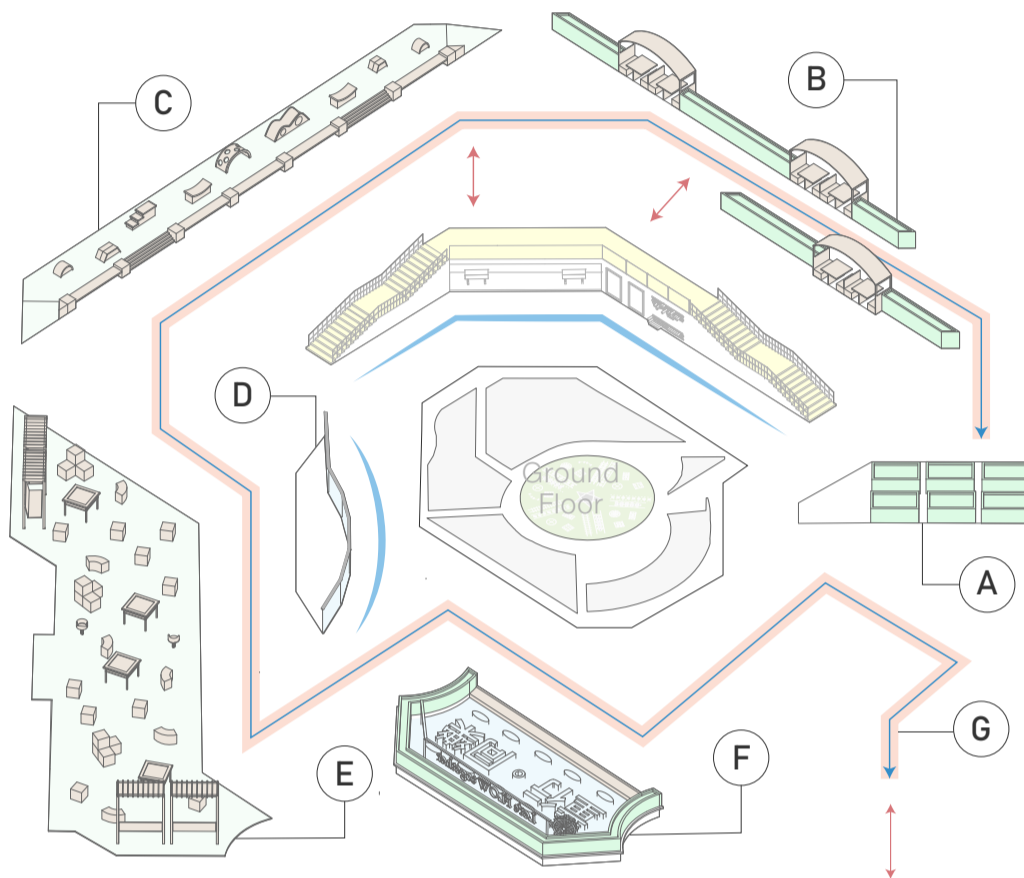

PROJECT TITLE

- FLOW (Focus, Laughters, Opportunities and Wellbeing)
- 同行·童樂

DESIGN CONCEPTS

- extensive visual permeability
- immersive interactions with nature
- cooperative play
- dual-layer circulation
- active choices about health
- creative customization

- | | | |
|---|--------------------------|---|
| A | Co-Lab Garden
協作園圃 | co-creation spirit
education in nature
communal ownership |
| B | Floral Boulevard
花卉走廊 | flora and fauna
ornamental planting
colourful corridor |
| C | Greenery Deck
植遊舞台 | multi-functional blocks
long seating ledges
linking people & nature |
| D | Echoing Square
照應庭院 | glass fences
wide-spanning view
cross-level interactions |
| E | Converging Lawn
共聚凝地 | transformable tables
seating with sports
movable furniture |
| F | Water Fountain
靜觀水池 | themed landmark
meditation tiles
audio-visual effects |
| G | Elevated Trail
架空步道 | jogging trail
podium linkages
observation alongside |
| H | Main Staircase
核心樓梯 | sensory games
push & pull wall
wide-spanning |
| I | Versatile Area
樂行空間 | sensory facilities
elderly sports
conversation-friendly |
| J | Activity Tower
同樂高塔 | three layers
slide; obstacle trail
climbing net |
| K | Central Piazza
中央廣場 | Pavigym tiles
equipment-free
trampoline |
| L | Freeform Zone
飛放樂園 | multi-functional
visual permeability
minimalist molecules |
| M | Circular Plaza
圓形廣場 | meditation spillover
visual permeability
observation deck |
| N | Water Fountain
靜觀水池 | themed landmark
meditation tiles
audio-visual effects |
| O | Axial Pathway
進發大道 | elevated boulevard
curved edge
wayfinding |

Podium Exploded

Ground Exploded

Water Fountain Meditation

Cross-Floor Linkages

Versatile Area and Staircase

Ground Floor Connections

Activity Tower

Curvy Slope

Circular Tunnel

Suspension Bridge

Balancing Tiles

Sectional View of the obstacle-race-like tract

Climbing Net

Elevated Sky Tunnel

Wide-Open Slide

Section of the Elevated Skytunnel