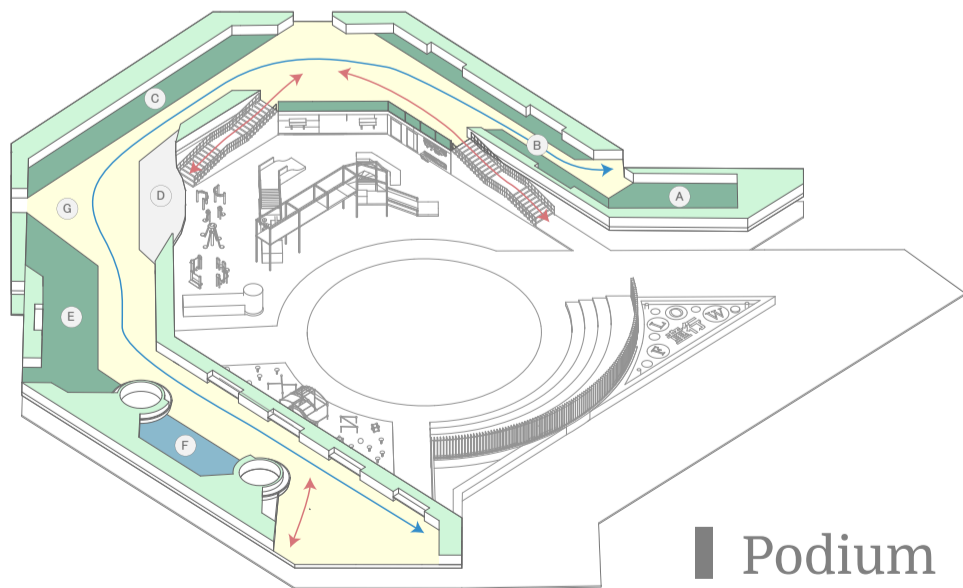

PROJECT TITLE

- FLOW (Focus, Laughters, Opportunities and Wellbeing)
- 同行·童樂

DESIGN CONCEPTS

- extensive visual permeability
- immersive interactions with nature
- cooperative play
- dual-layer circulation
- active choices about health
- creative customization

- | | | |
|---|--------------------------|---|
| A | Co-Lab Garden
協作園圃 | co-creation spirit
education in nature
communal ownership |
| B | Floral Boulevard
花卉走廊 | flora and fauna
ornamental planting
colourful corridor |
| C | Greenery Deck
植遊舞台 | multi-functional blocks
long seating ledges
linking people & nature |
| D | Echoing Square
照應庭院 | glass fences
wide-spanning view
cross-level interactions |
| E | Converging Lawn
共聚凝地 | transformable tables
seating with sports
movable furniture |
| F | Water Fountain
靜觀水池 | themed landmark
meditation tiles
audio-visual effects |
| G | Elevated Trail
架空步道 | jogging trail
podium linkages
observation alongside |
| H | Main Staircase
核心樓梯 | sensory games
push & pull wall
wide-spanning |
| I | Versatile Area
樂行空間 | sensory facilities
elderly sports
conversation-friendly |
| J | Activity Tower
同樂高塔 | three layers
slide; obstacle trail
climbing net |
| K | Central Piazza
中央廣場 | Pavigym tiles
equipment-free
trampoline |
| L | Freeform Zone
飛放樂園 | multi-functional
visual permeability
minimalist molecules |
| M | Circular Plaza
圓形廣場 | meditation spillover
visual permeability
observation deck |
| N | Water Fountain
靜觀水池 | themed landmark
meditation tiles
audio-visual effects |
| O | Axial Pathway
進發大道 | elevated boulevard
curved edge
wayfinding |

Podium Exploded

Ground Exploded

Water Fountain Meditation

Cross-Floor Linkages

Versatile Area and Staircase

Ground Floor Connections

Activity Tower

Curvy Slope

Circular Tunnel

Suspension Bridge

Balancing Tiles

Sectional View of the obstacle-race-like tract

Climbing Net

Elevated Sky Tunnel

Wide-Open Slide

Section of the Elevated Skytunnel