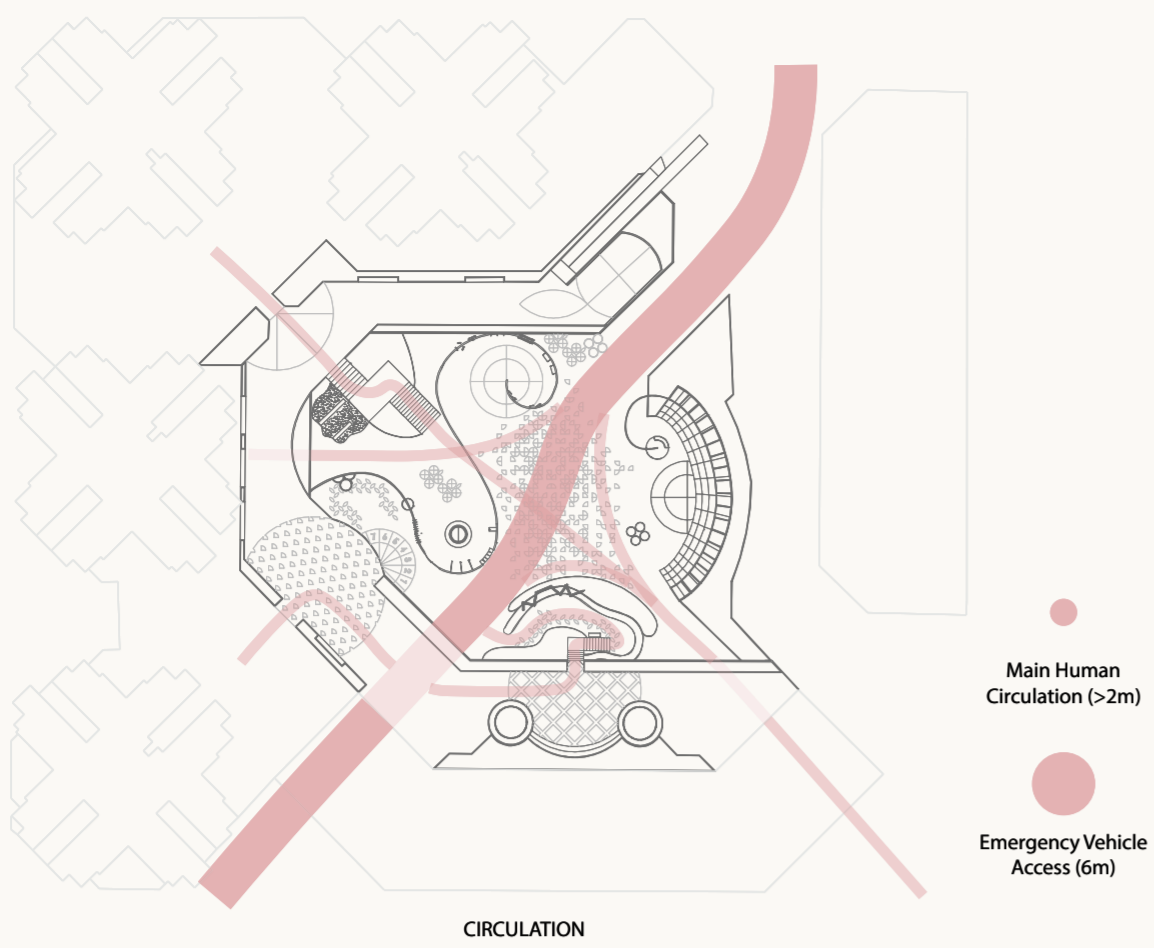

RAILCOME

PROSPEROUS GARDEN INTERGENERATIONAL PLAYGROUND

This design proposal is on the new play space design of the Hong Kong Housing Society Prosperous Garden (PG). With a view to designing an intergenerational playground for all ages of users in PG, our team profession in architectural design, landscape design, product design, and physiotherapy, hoping to facilitate a innovative approach to intergenerational playground design in Hong Kong urbanscape.

1:400
SITE PLAN

PERSPECTIVE
VIEWS

ENTRY
CODE U27

EQUIPMENTS BY ZONE

HARMONY-GO-ROUND

FRUIT ADVENTURE

STEP UP

STEP-BY-STEP

PLANT SCHEDULE