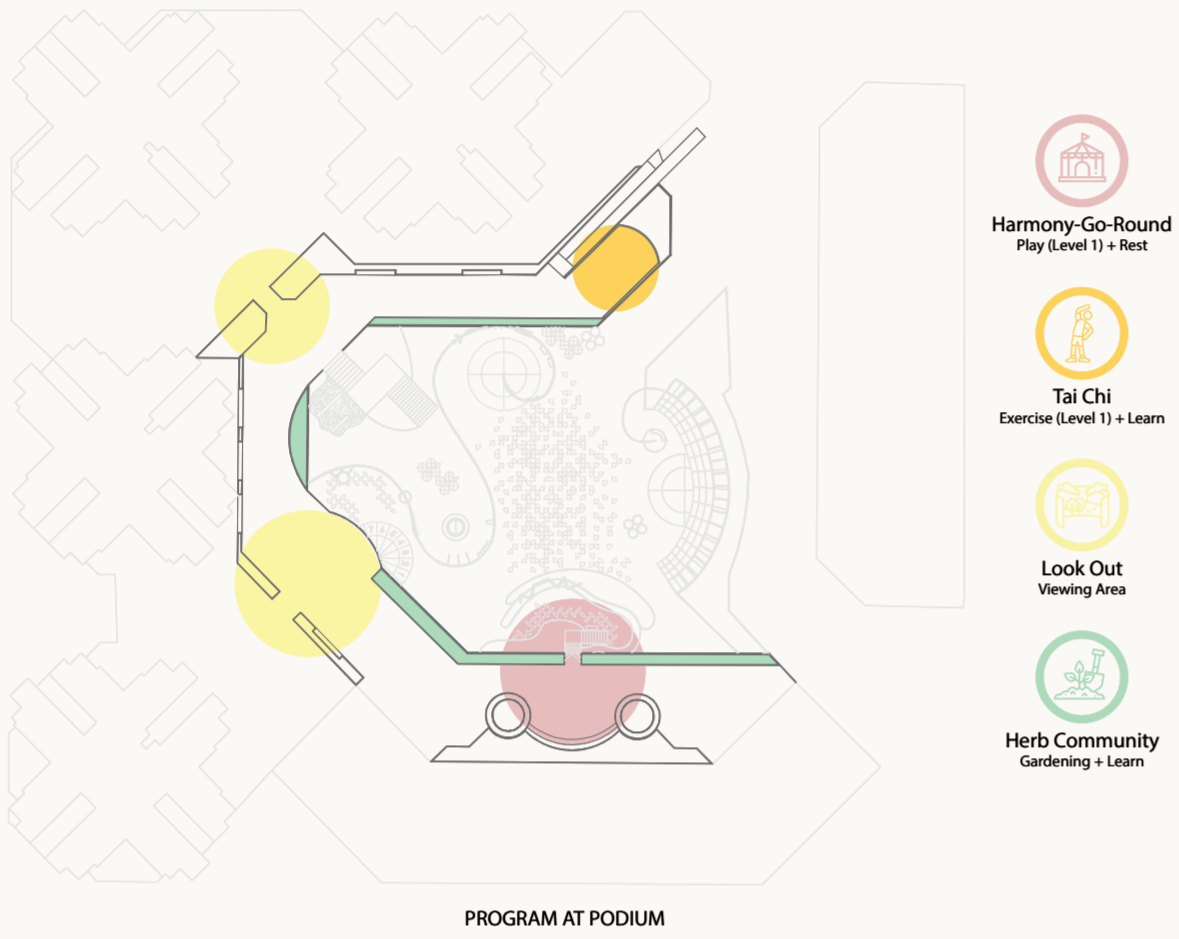

RAILCOME

PROSPEROUS GARDEN INTERGENERATIONAL PLAYGROUND

This design proposal is on the new play space design of the Hong Kong Housing Society Prosperous Garden (PG). With a view to designing an intergenerational playground for all ages of users in PG, our team profession in architectural design, landscape design, product design, and physiotherapy, hoping to facilitate a innovative approach to intergenerational playground design in Hong Kong urbanscape.

1:400
SITE PLAN

PERSPECTIVE
VIEWS

ENTRY
CODE U27

EQUIPMENTS BY ZONE

HARMONY-GO-ROUND

FRUIT ADVENTURE

STEP UP

STEP-BY-STEP

PLANT SCHEDULE