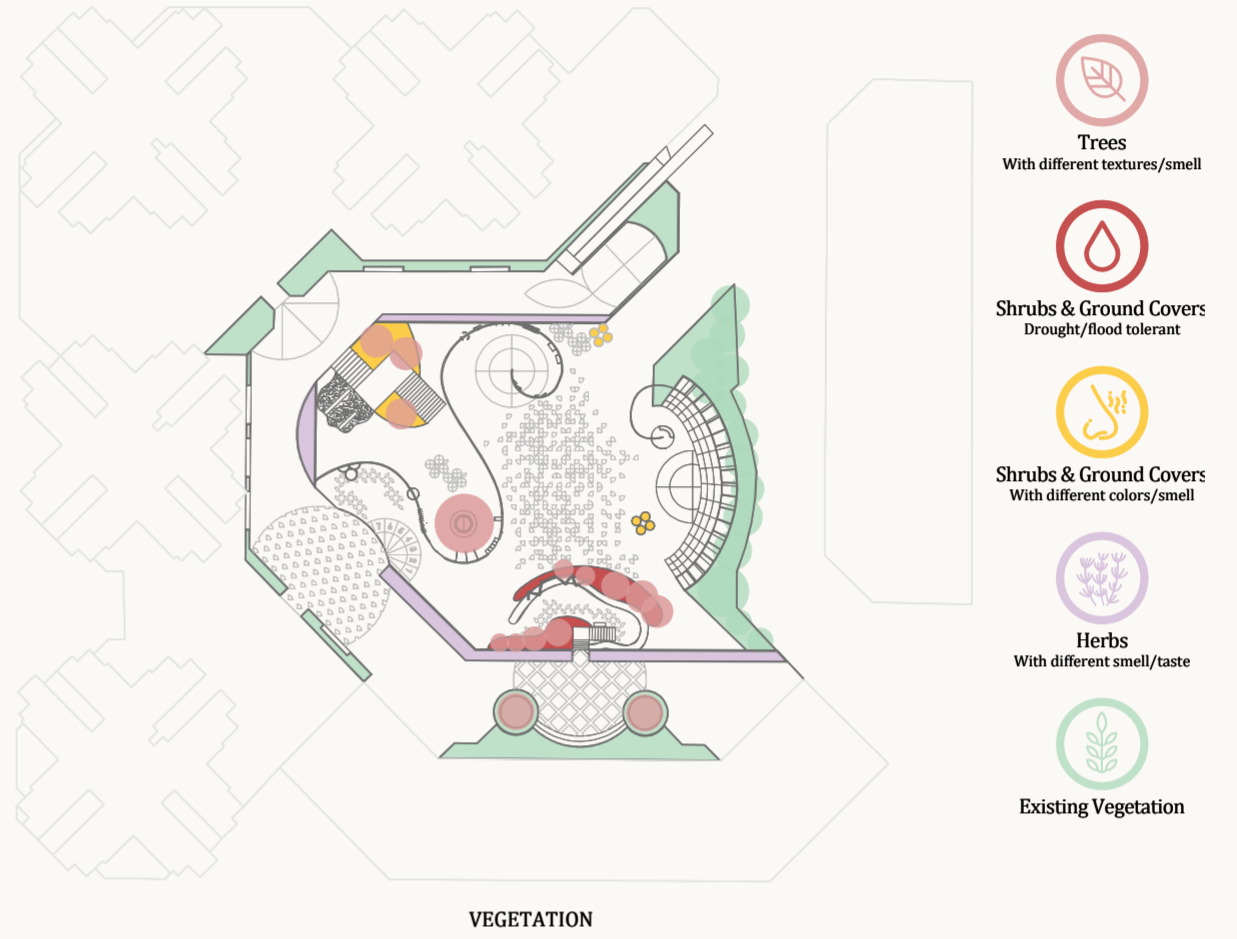

RAILCOME

PROSPEROUS GARDEN INTERGENERATIONAL PLAYGROUND

This design proposal is on the new play space design of the Hong Kong Housing Society Prosperous Garden (PG). With a view to designing an intergenerational playground for all ages of users in PG, our team profession in architectural design, landscape design, product design, and physiotherapy, hoping to facilitate a innovative approach to intergenerational playground design in Hong Kong urbanscape.

1:400
SITE PLAN

PERSPECTIVE
VIEWS

ENTRY
CODE U27

EQUIPMENTS BY ZONE

HARMONY-GO-ROUND

FRUIT ADVENTURE

STEP UP

STEP-BY-STEP

PLANT SCHEDULE