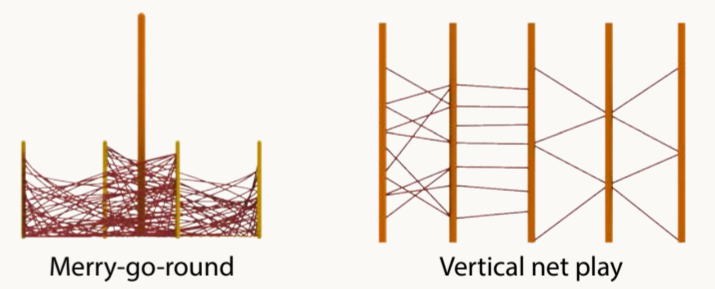

1:400
SITE PLAN

PERSPECTIVE
VIEWS

ENTRY
CODE U27

EQUIPMENTS BY ZONE

HARMONY-GO-ROUND

FRUIT ADVENTURE

STEP UP

STEP-BY-STEP

PLANT SCHEDULE