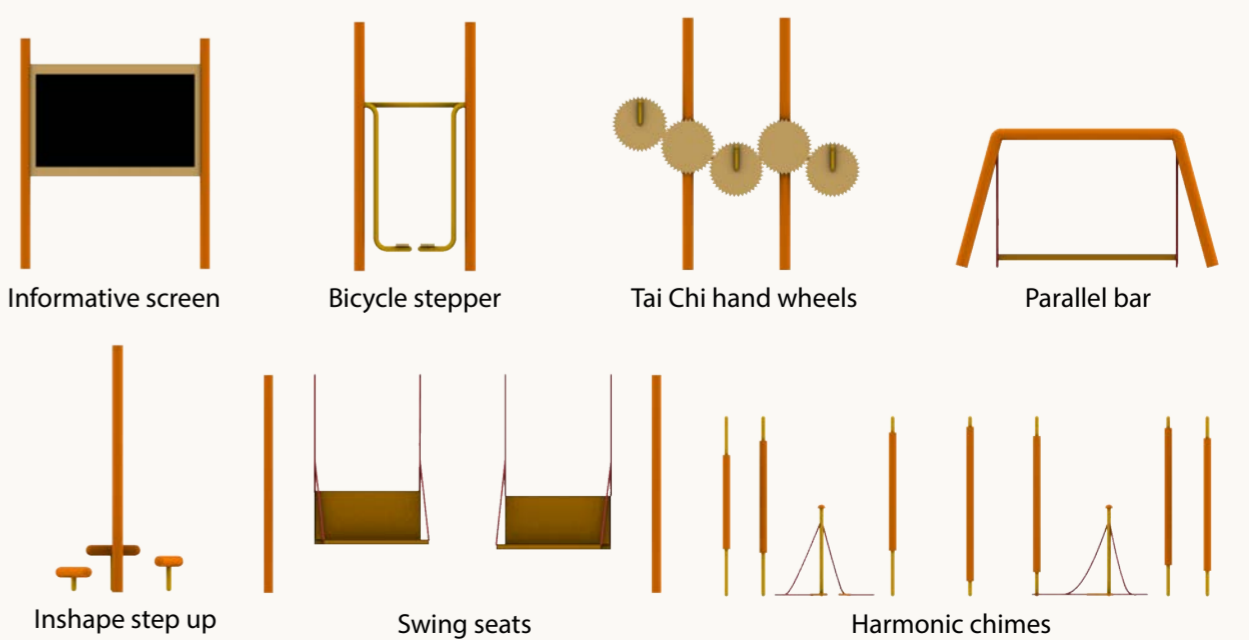

1:400
SITE PLAN

PERSPECTIVE
VIEWS

ENTRY
CODE U27

EQUIPMENTS BY ZONE

HARMONY-GO-ROUND

FRUIT ADVENTURE

STEP UP

STEP-BY-STEP

PLANT SCHEDULE