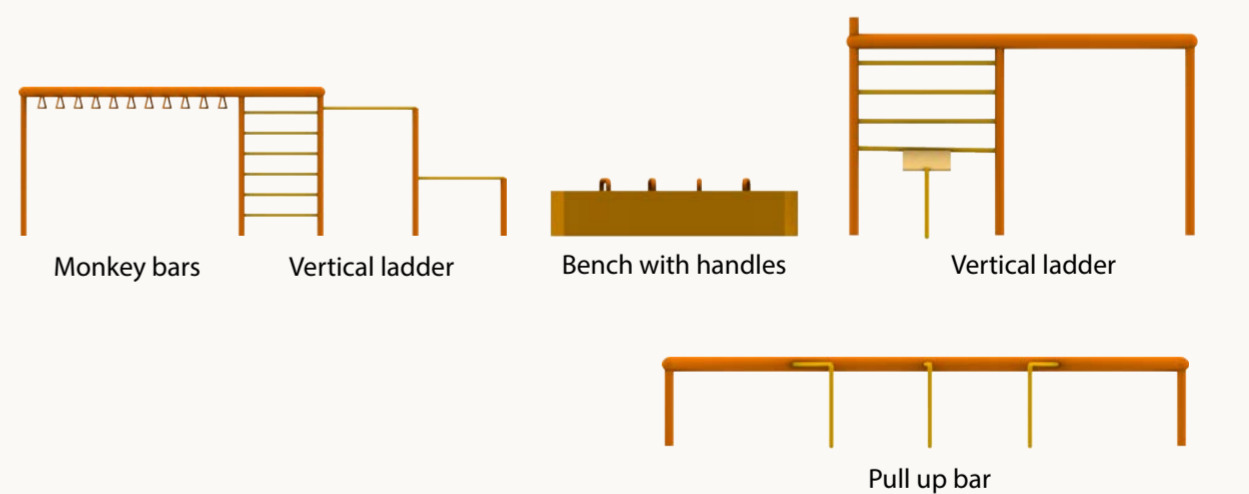

1:400
SITE PLAN

PERSPECTIVE
VIEWS

ENTRY
CODE U27

EQUIPMENTS BY ZONE

HARMONY-GO-ROUND

FRUIT ADVENTURE

STEP UP

STEP-BY-STEP

PLANT SCHEDULE