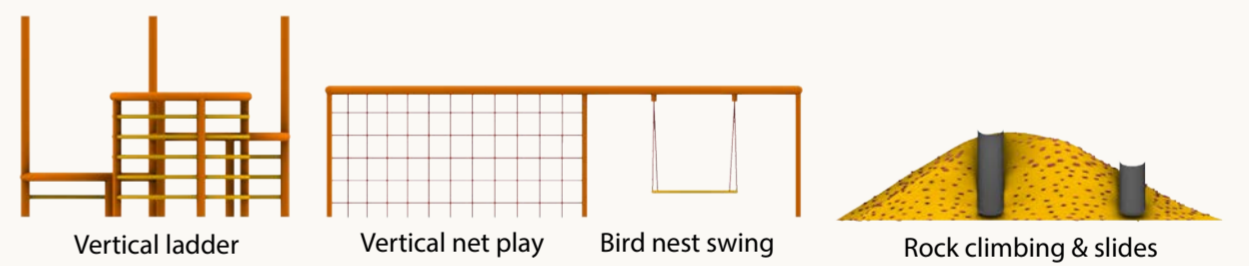

1:400
SITE PLAN

PERSPECTIVE
VIEWS

ENTRY
CODE U27

EQUIPMENTS BY ZONE

HARMONY-GO-ROUND

FRUIT ADVENTURE

STEP UP

STEP-BY-STEP

PLANT SCHEDULE