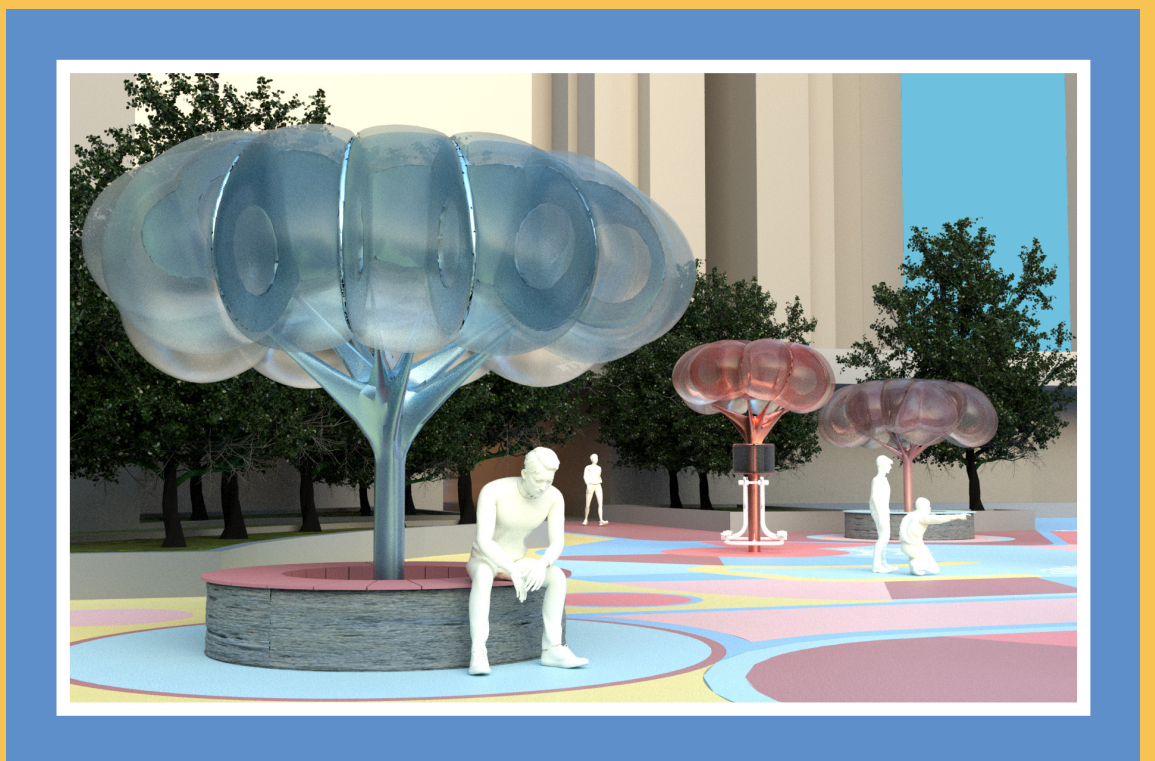

3500mm / 4000mm

2600mm

INTER-TREE LIFE